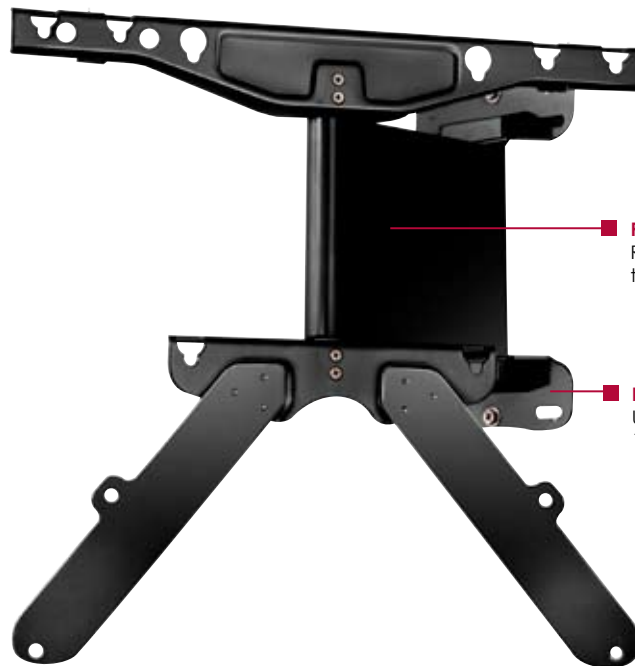

MM746PU

Ultra Slim Motorized Wall Mount For 23" to 46" Ultra-thin Flat Panel Displays*

Create the perfect viewing angle with the touch of a button! Ideal for the latest generation of ultra-thin flat panel displays, the MM746PU Motorized Wall Mount adds the convenience of remote control operation to a low-profile design. Quietly and easily adjust the position of the display from a distance; the included remote allows for infinite positioning of the display and up to three memory preset positions ensuring quick adjustments back to preferred viewing angles. The near silent motor operation complements the slim, contemporary look and function of the mount while the automatic display centering and wall detection ensures that the display is perfectly centered and avoids unwanted contact with walls.

Display size: 23"-46"

Max load: 110lb (50kg)

FEATURES

- Pivots up to 40° (20° in each direction)
- Ultra-slim low profile retracts to only 1.375" (34.9mm) and extends up to 8.375" (212.7mm) from the wall
- Remote control operation with up to three memory preset positions
- Automatic display centering and wall detection
- Near silent (25dB) motor operation
- VESA® 200 x 200, 300 x 300 and 400 x 400mm mounting hole patterns

REMOTE CONTROL PIVOT

Remote control operated with up to three preset memory positions

LOW PROFILE

Ultra-Slim profile holds display only 1.375" (34.9mm) from the wall

* Designed exclusively for use with ultra-thin displays 2" (51 mm) deep or less

Flat against the wall

Fully extended

Pivots up to 40°
(20° in each direction)

MM746PU: Ultra Slim Motorized Wall Mount for 23" to 46" Ultra-thin Flat Panel Displays

Product Specifications

	DIMENSIONS (W x H x D)	PRODUCT WEIGHT	LOAD CAPACITY	FINISH	AVAILABLE COLORS
MM746PU	19.06" x 16.70" x 1.375"-8.375" (484 x 424 x 34.9-212.7mm)	9.965lb (4.52kg)	110lb (50kg)	Scratch Resistant Fused Epoxy	Gloss Black